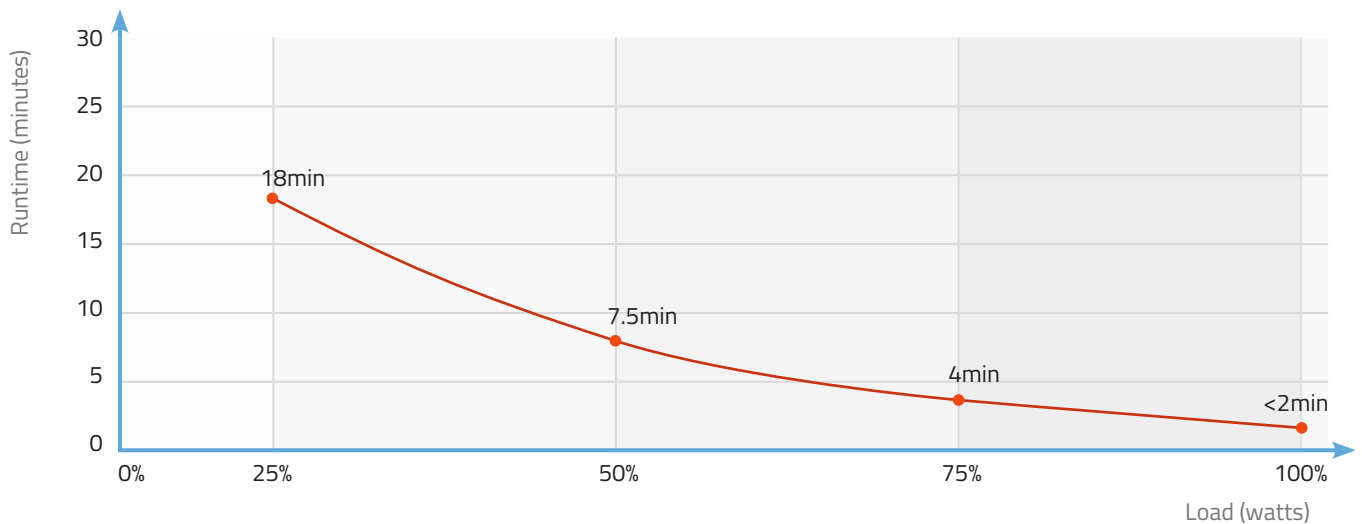

Running time on battery

Logistics

Carton Box Size (LxWxH)	542 x 560 x 218 mm
Pieces in the Carton Box	1
Net & Gross weight / CTN	N.W.: 22 kg / G.W.: 23.6 kg

Certificates