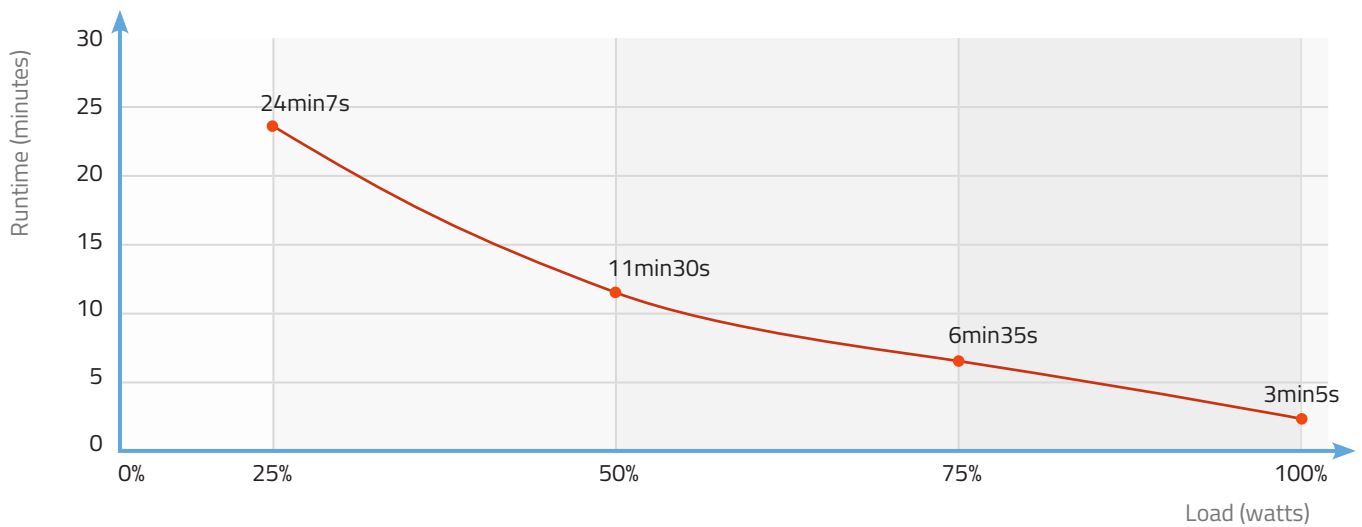

Running time on battery

Logistics

Carton Box Size (LxWxH)	566 x 550 x 231 mm
Pieces in the Carton Box	1
Net & Gross weight / CTN	N.W.: 15.29 kg / G.W.: 16.99 kg

Certificates