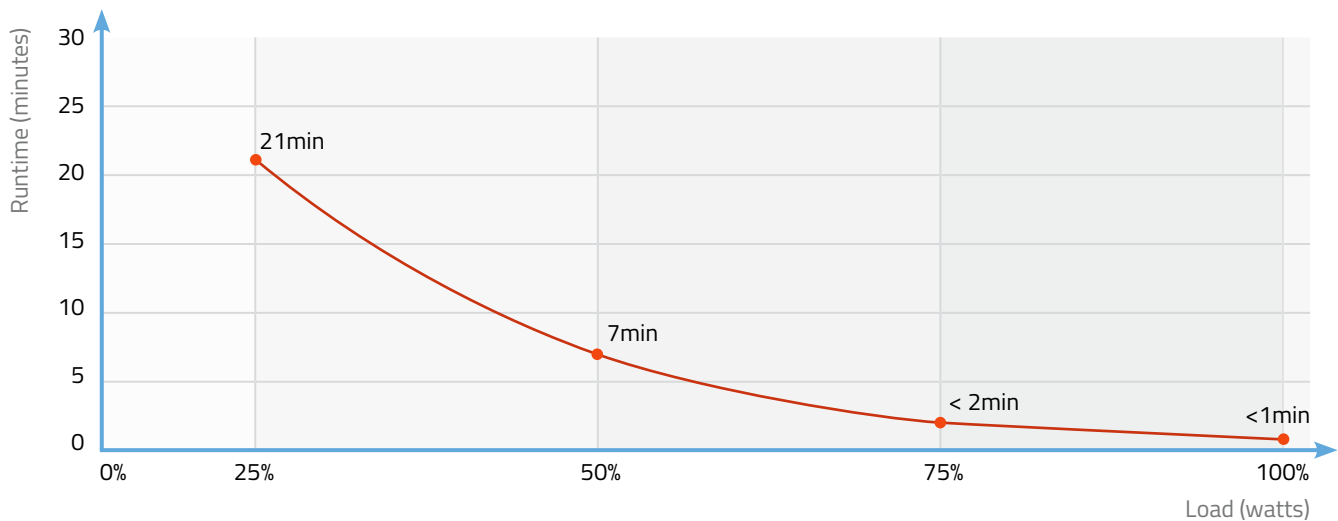

Running time on battery

Logistics

Carton Box Size	600 x 362 x 250 mm
Pieces in the Carton Box	4 pcs / ctn
Net & Gross weight / CTN	N.W. / G.W.: 16.4 kg / 18.8 kg

Certificates