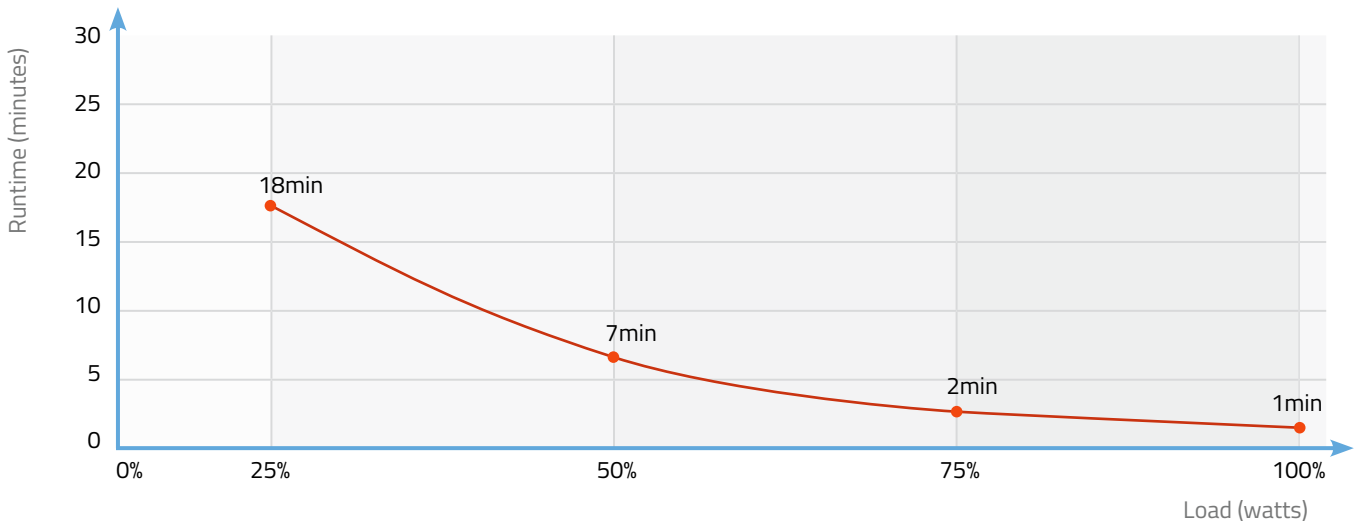

Running time on battery

Logistics

Carton Box Size (LxWxH)	519 x 295 x 458 mm
Pieces in the Carton Box	1
Net & Gross weight / CTN	N.W.: 21.3 kg / G.W.: 22.1 kg

Certificates